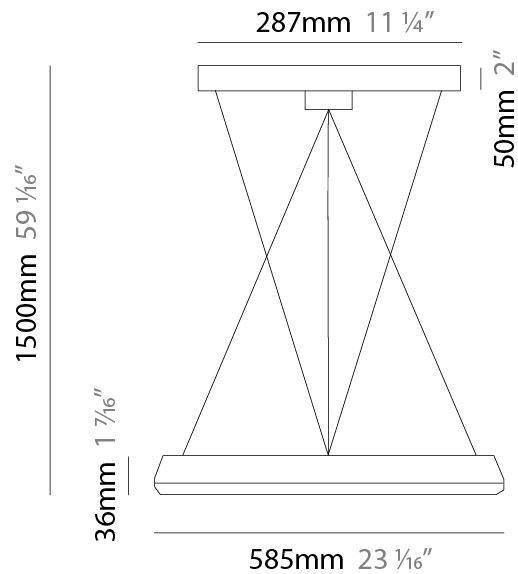

LADY B SUSPENSION

D41052- -

base number
Color   Finish
Temperature   Options

PROJECT _____
TYPE _____
SPECIFIER _____
QUANTITY _____
DATE _____

1. To build a product code in our configurator select the specify button on the base model # product page
2. To build a manual product code on this datasheet choose from the options listed below in blue font and add the suffix to the base model #

GENERAL

Series: Lady B
Brand: Icone
Division: Design
Mounting Type: Suspension
Mounting Location: Ceiling
Subcategory: Pendant

PHYSICAL

Shape: Round
Diameter (mm): 585
Diameter (in): 23 1/16
Height (mm): 36
Height (in): 1 7/16
Max. Overall Height (mm): 1500
Max. Overall Height (in): 59 1/16
Light Distribution: Direct
Fixture Finish: WHI / BLK
Fixture Material: Aluminum

ELECTRICAL

Lamp Type: LED
Input Wattage (W): 51.4
Total Output Wattage (W): 44.8
Dimming: Non-Dimmable / 0-10V Dimming
Driver Included: Yes
Driver Location: Integrated
Driver Type: Constant Voltage - Universal
Driver Class: Class 2
Input Voltage (V): 120 - 277
Output Voltage (V): 24

LED

Color Temperature (°K): 2700 / 3000
Nominal Lumen (lm): 4500
CRI: >90 CRI
Lamp Life (hrs): 50000

OPTICAL

RATINGS AND CERTIFICATIONS

Certified By: Certified for North American Standards
IP rating: IP20