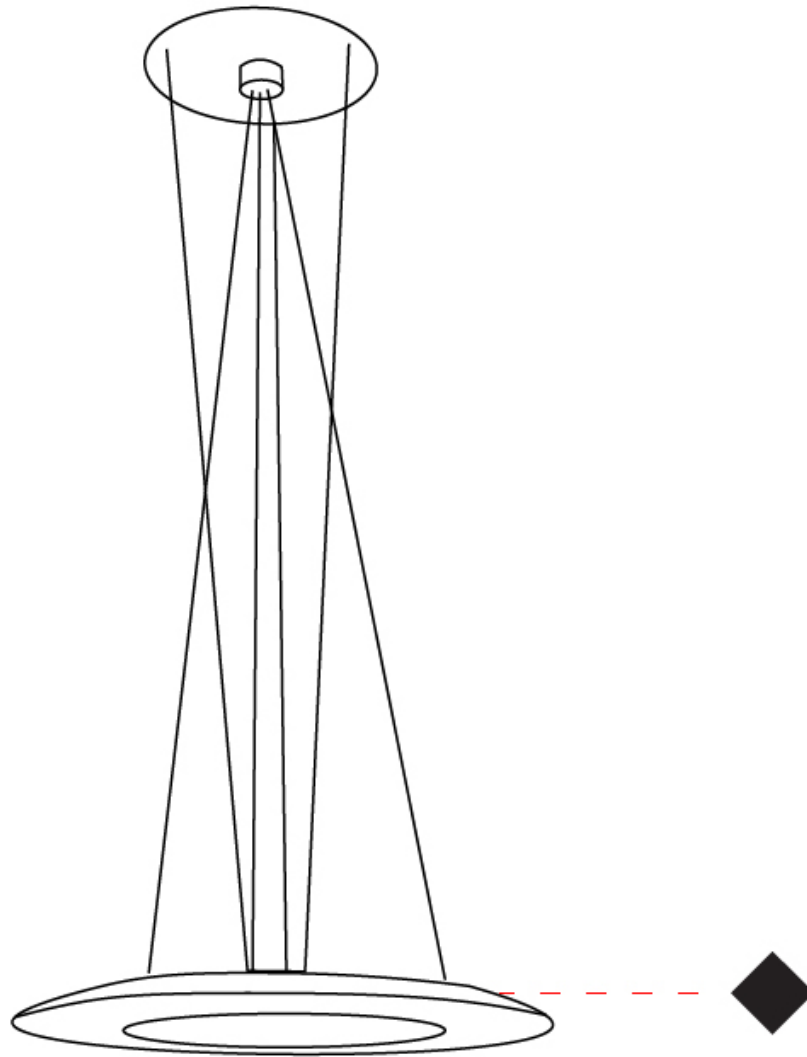

LADY B SUSPENSION

D41052-

PROJECT	_____
TYPE	_____
SPECIFIER	_____
QUANTITY	_____
DATE	_____

D