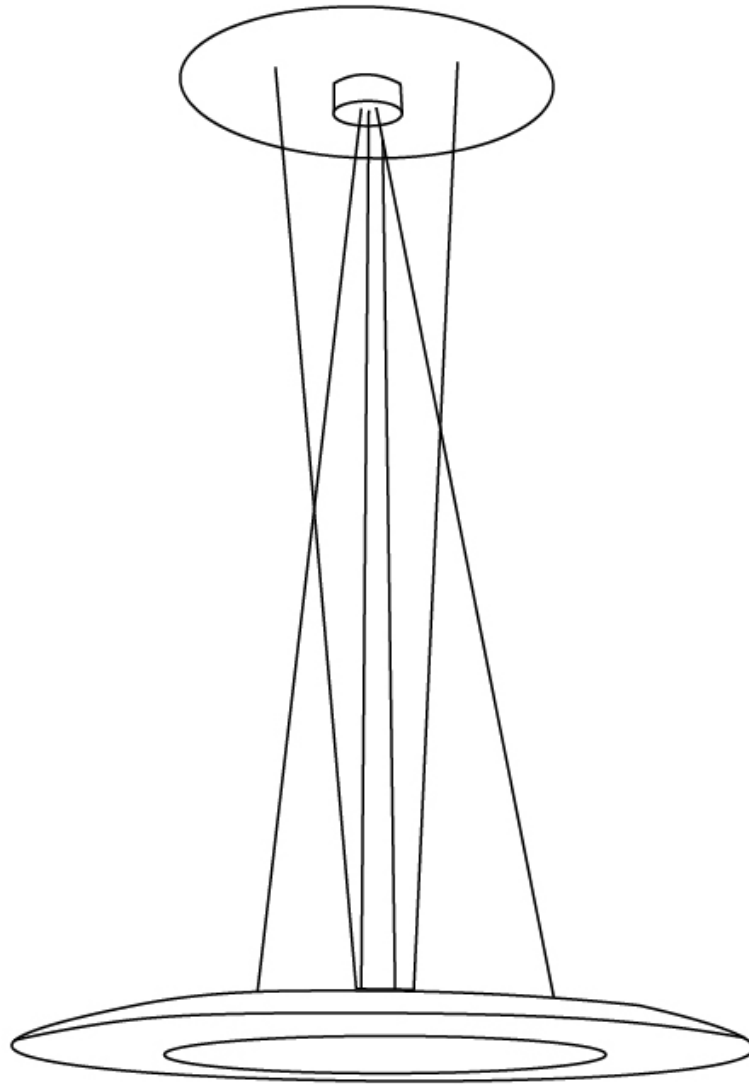

LADY B SUSPENSION

D41051-

PROJECT

TYPE

SPECIFIER

QUANTITY

DATE

D